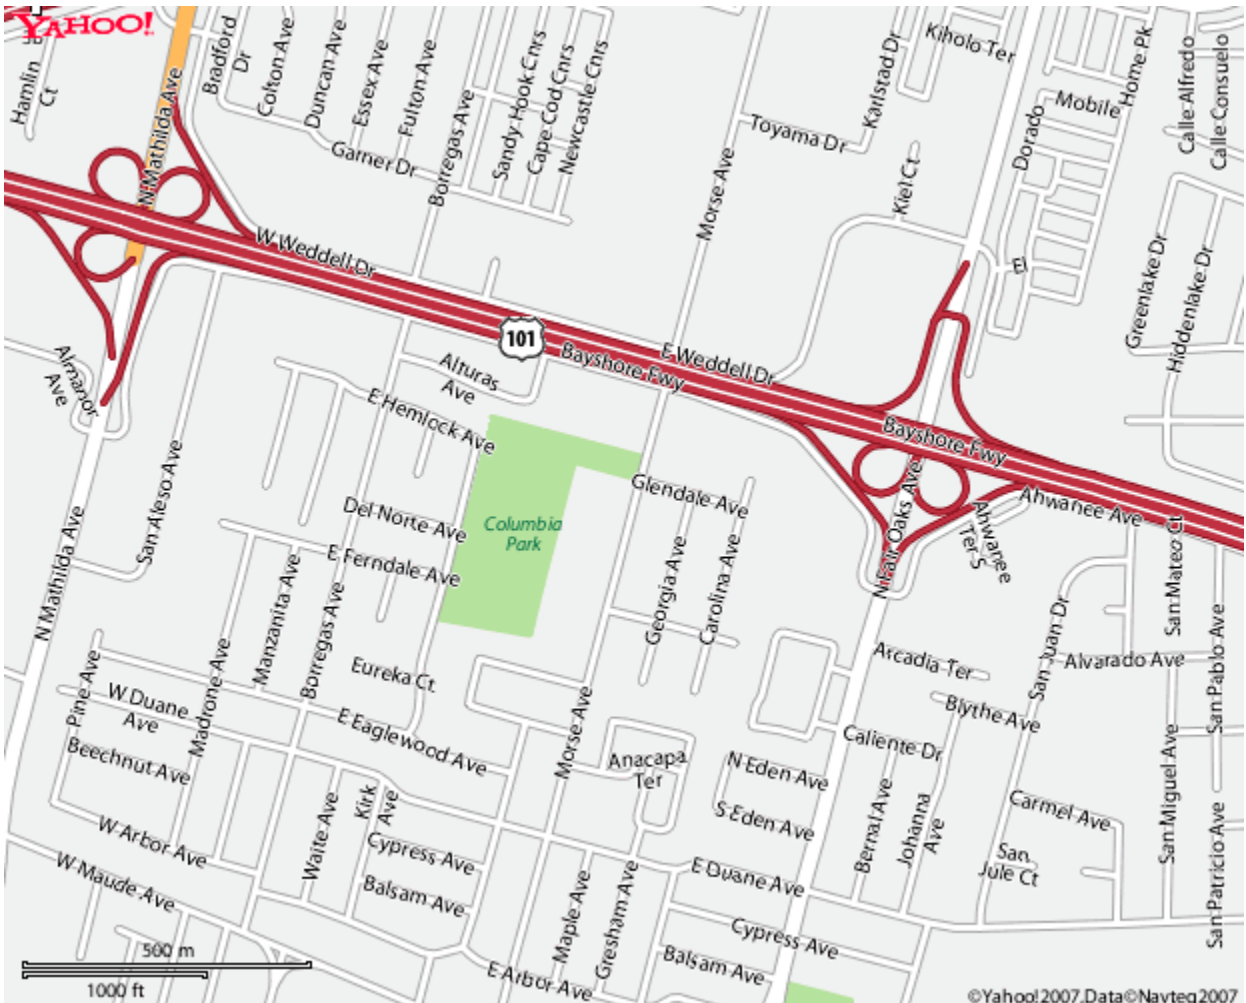

Seminars will be held at Columbia Neighborhood Center
785 Morse Ave, Sunnyvale, 94085
See back for map and directions

Columbia Neighborhood Center
785 Morse Ave, Sunnyvale, 94085

From 101 South; Take 101 S towards San Jose. Exit Mathilda Ave. and proceed south. Travel approximately ½ mile and turn left at light on Maude Ave. Drive ¼ mile and turn left on Morse Ave; the Columbia Neighborhood Center will be on your left near the end of Morse (very near highway 101).

From 101 Northbound; Take 101 N towards San Francisco. Exit Fair Oaks and proceed south. Travel approximately ½ mile and turn right on Maude Ave. Drive ¼ mile and turn right on Morse Ave; the Columbia Neighborhood Center will be on your left near the end of Morse (very near highway 101).