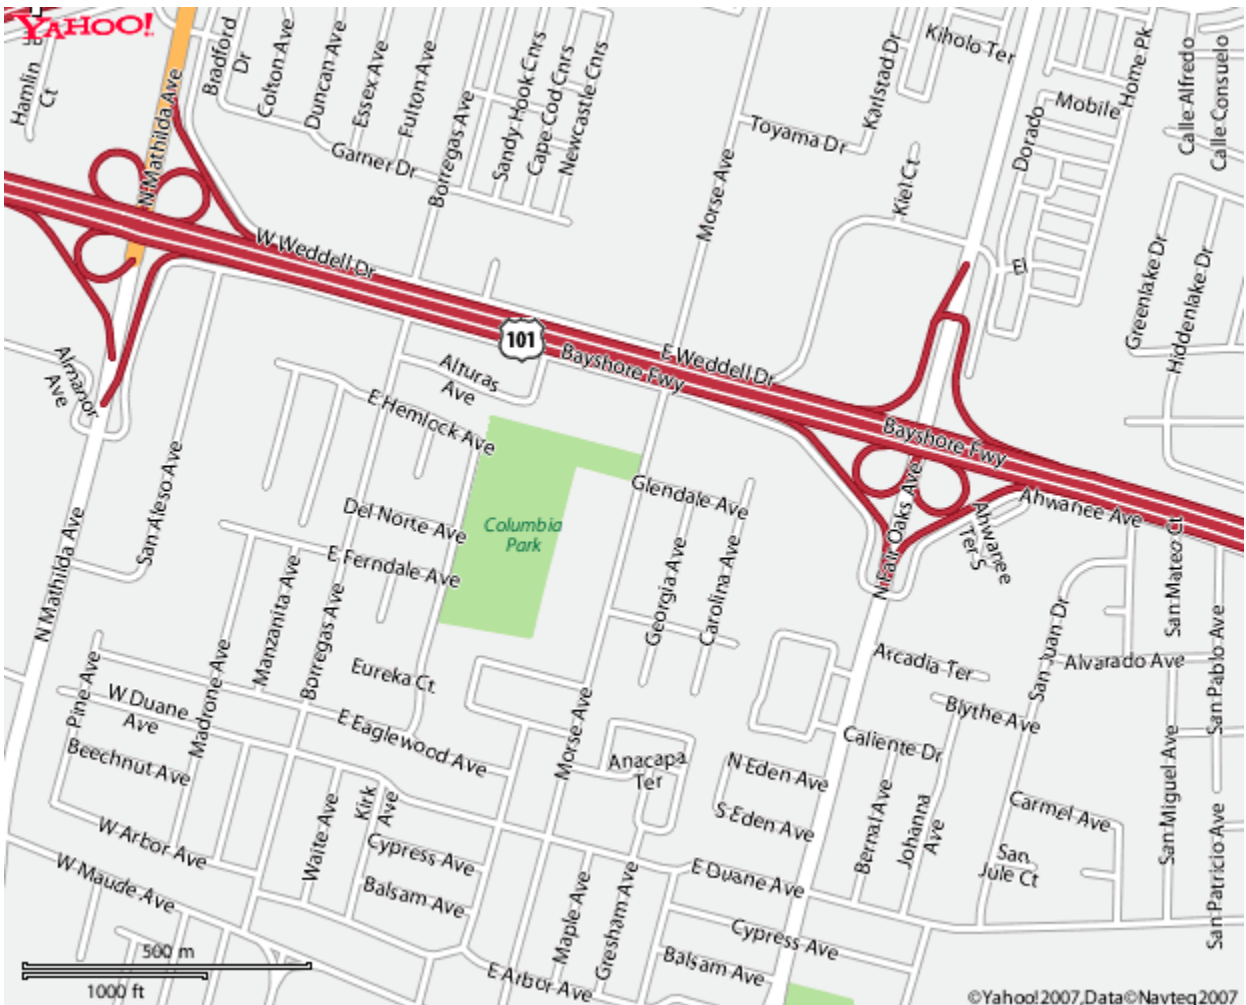

All Levels
Photos and autographs
Black and brown belts
Photos and autographs

Adults over 18:
\$20 one day
\$30 two days

Please make checks payable to
“Satsuma Dojo”

Seminars will be held at Columbia Neighborhood Center
785 Morse Ave, Sunnyvale, 94085
See back for map and directions

Columbia Neighborhood Center

785 Morse Ave, Sunnyvale, 94085

From 101 South; Take 101 S towards San Jose. Exit Mathilda Ave. and proceed south. Travel approximately $\frac{1}{2}$ mile and turn left at light on Maude Ave. Drive $\frac{1}{4}$ mile and turn left on Morse Ave; the Columbia Neighborhood Center will be on your left near the end of Morse (very near highway 101).

From 101 Northbound; Take 101 N towards San Francisco. Exit Fair Oaks and proceed south. Travel approximately $\frac{1}{2}$ mile and turn right on Maude Ave. Drive $\frac{1}{4}$ mile and turn right on Morse Ave; the Columbia Neighborhood Center will be on your left near the end of Morse (very near highway 101).