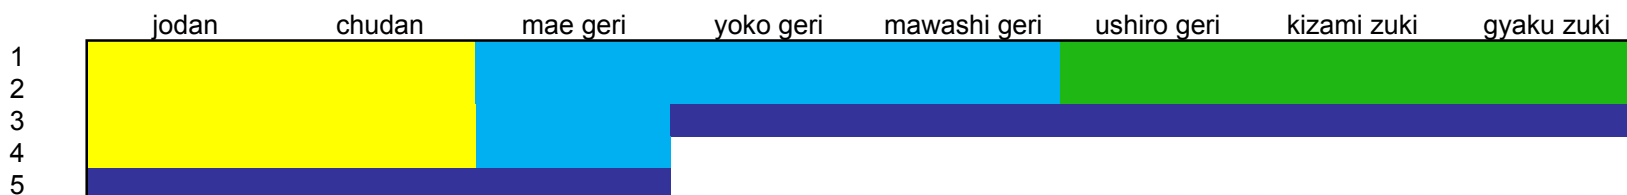

**SHOTOKAN KARATE-DO INTERNATIONAL FEDERATION  
SATSUMA DOJO  
JIYU IPPON KUMITE REQUIREMENTS**

NOTE: For all examinations, assume the requirement for left and right side.